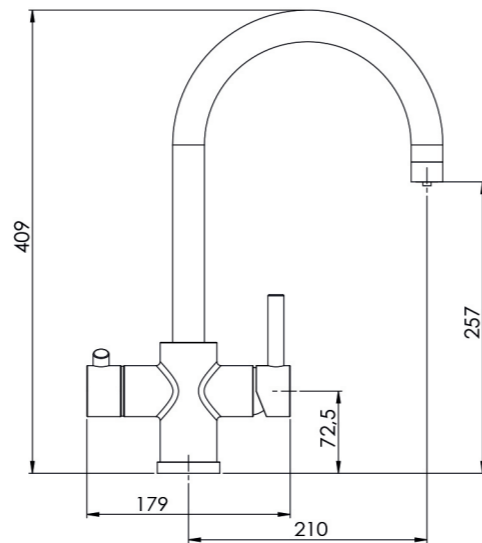

5L

Rundem
thermoflow 100R

Eckigem
thermoflow 100E

Safety group

Mixing valve