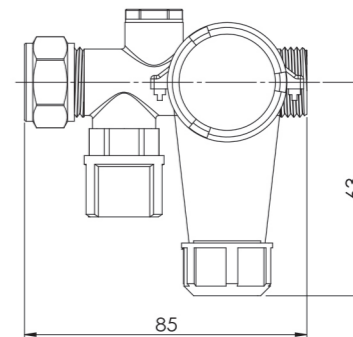

5L

Rundem
thermoflow 100R

Eckigem
thermoflow 100E

Safety group

Mixing valve