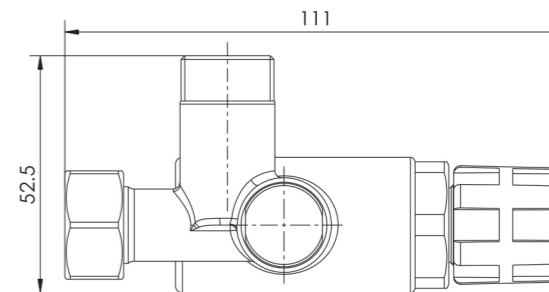

5L

Rundem
thermoflow 100R

Eckigem
thermoflow 100E

Safety group

Mixing valve